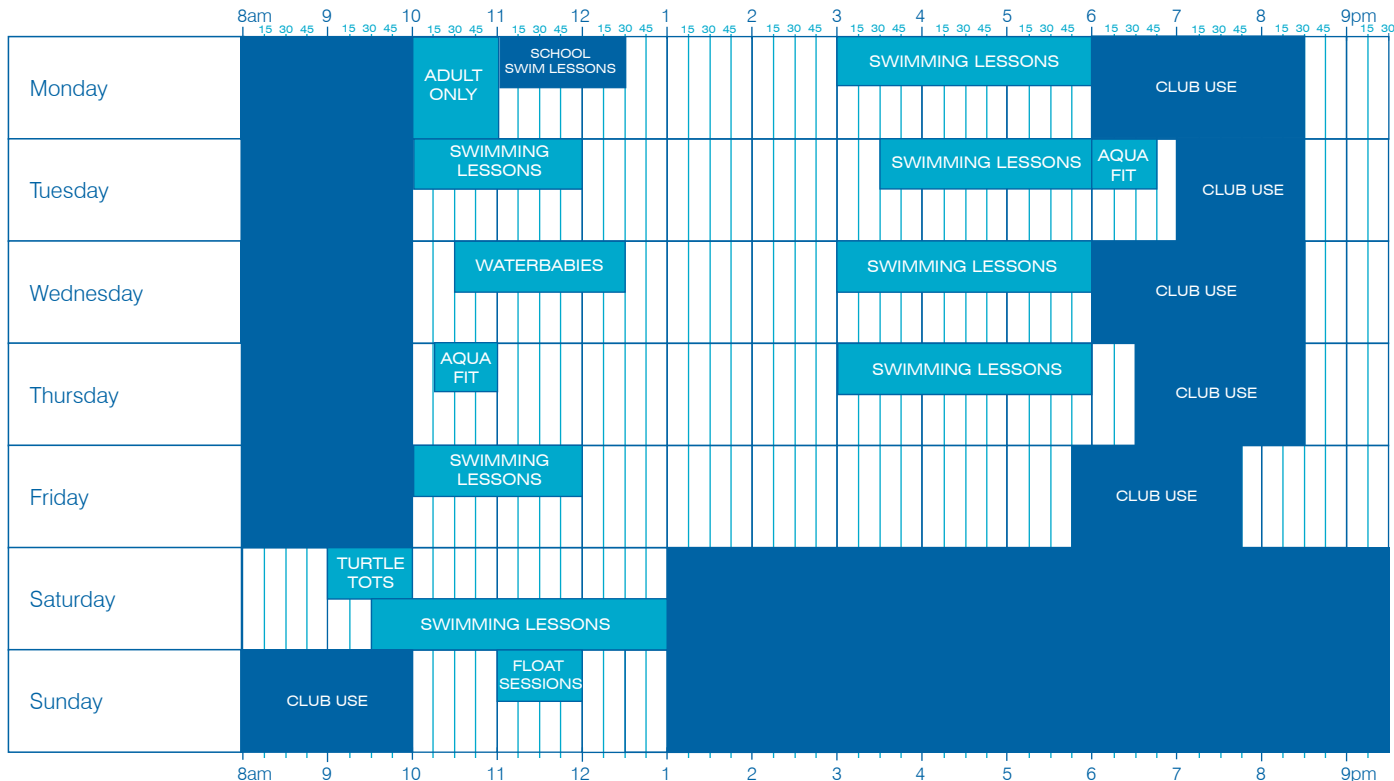

Swimming Pool Timetable

(During school term time)

Admission policy:

Parent/Child Ratios

1 Adult : 3 Children (5 to 7 years)

Public Swimming Bookable Session Pool Closed

Please note: Restrictions may apply however public swimming will always be available at the above times

Bowhill Swimming Pool
Station Road, Cardenden, Fife, KY5 0BW
Email BowhillSP@fifeleisure.org.uk
Telephone 01592 583304