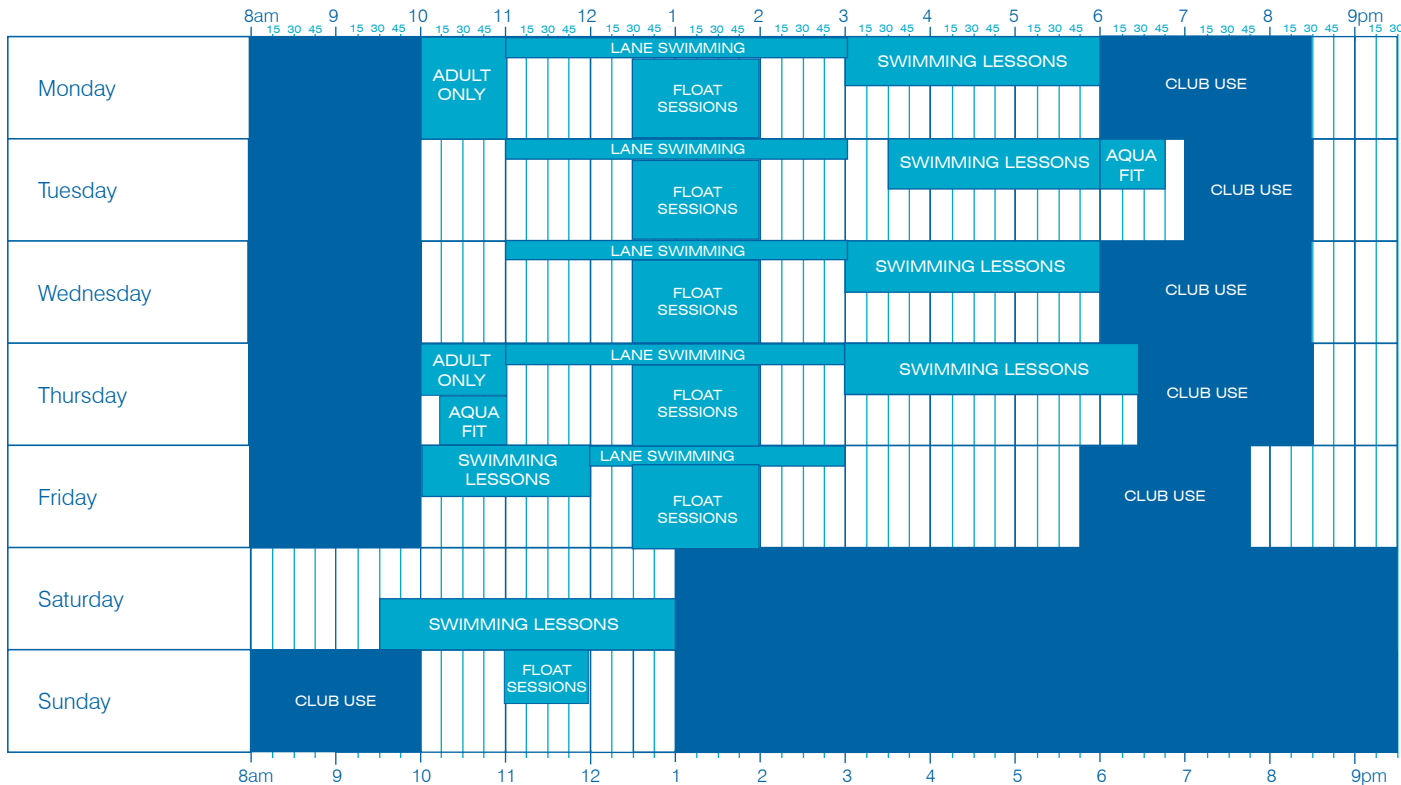

Swimming Pool Timetable

(Non term time - During school holidays)

Admission policy:

Parent/Child Ratios

1 Adult : 3 Children (5 to 7 years)

Public Swimming

Bookable Session

Pool Closed

Please note: Restrictions may apply however public swimming will always be available at the above times

Bowhill Swimming Pool

Station Road, Cardenden, Fife, KY5 0BW

Email BowhillSP@fifeleisure.org.uk

Telephone 01592 583304