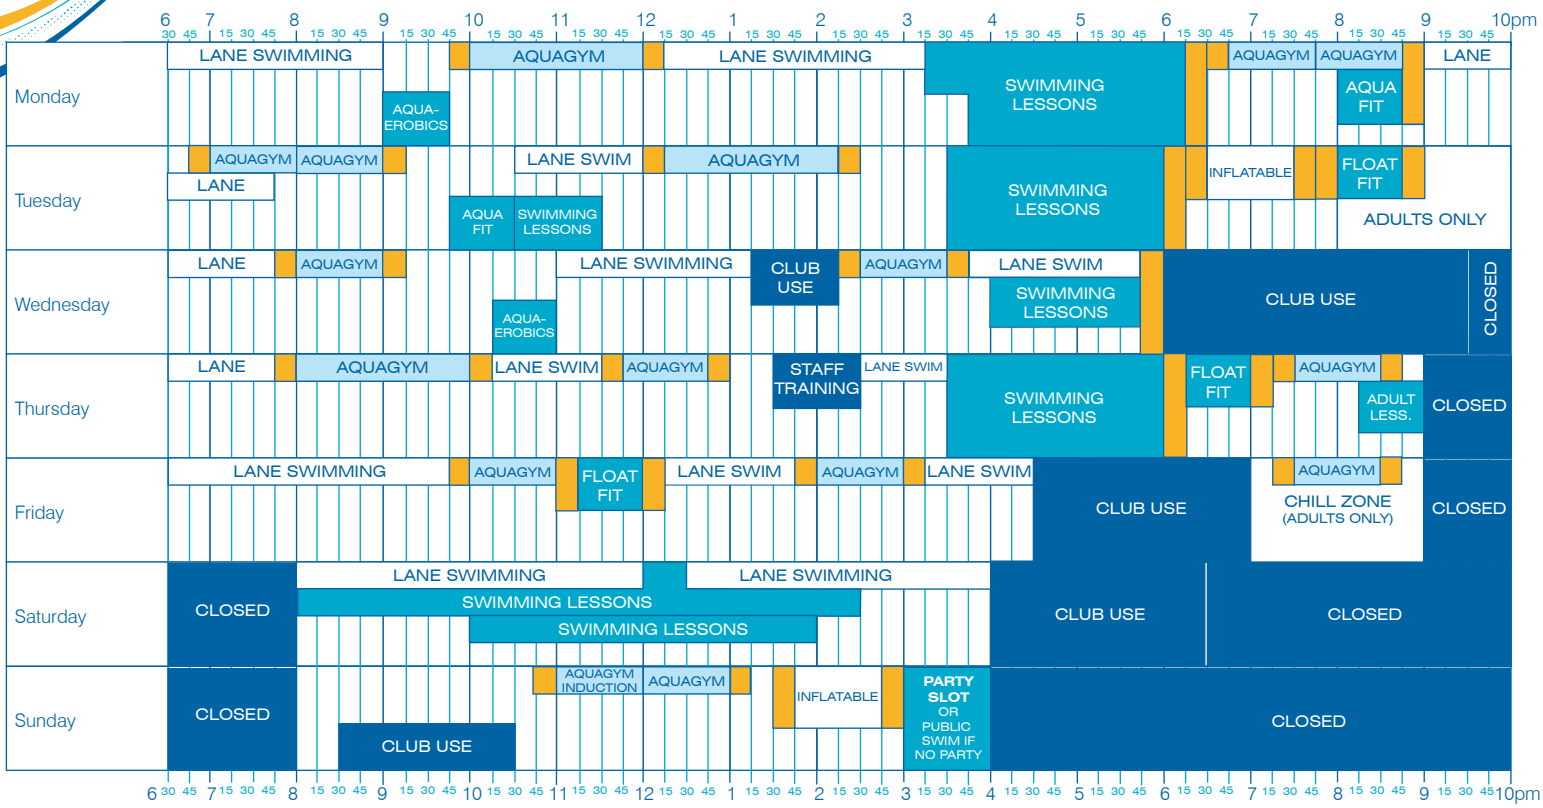

Public Swimming
 Bookable Session
 Pool Closed to Public
 Set Up/Clear Time

Admission Policy:

Children under 8 years must be accompanied by an adult (16 years) IN THE SAME WATER!

Parent/Child Ratios: 1 Adult: 2 Children (under 5 years) / 1 Adult: 3 Children (5 - 7 years)

Cowdenbeath Leisure Centre

Pit Road, Cowdenbeath

Telephone 01383 602305 Email CowdenbeathLC@fifeleisure.org.uk

www.fifeleisure.org.uk

Main Pool Timetable

Public Swimming
 Bookable Session
 Pool Closed to Public
 Set Up/Clear Time

Admission Policy:

Children under 8 years must be accompanied by an adult (16 years) IN THE SAME WATER!
 Parent/Child Ratios: 1 Adult: 2 Children (under 5 years) / 1 Adult: 3 Children (5 - 7 years)

AQUAGYM: All customers must attend an induction session to become an approved user.