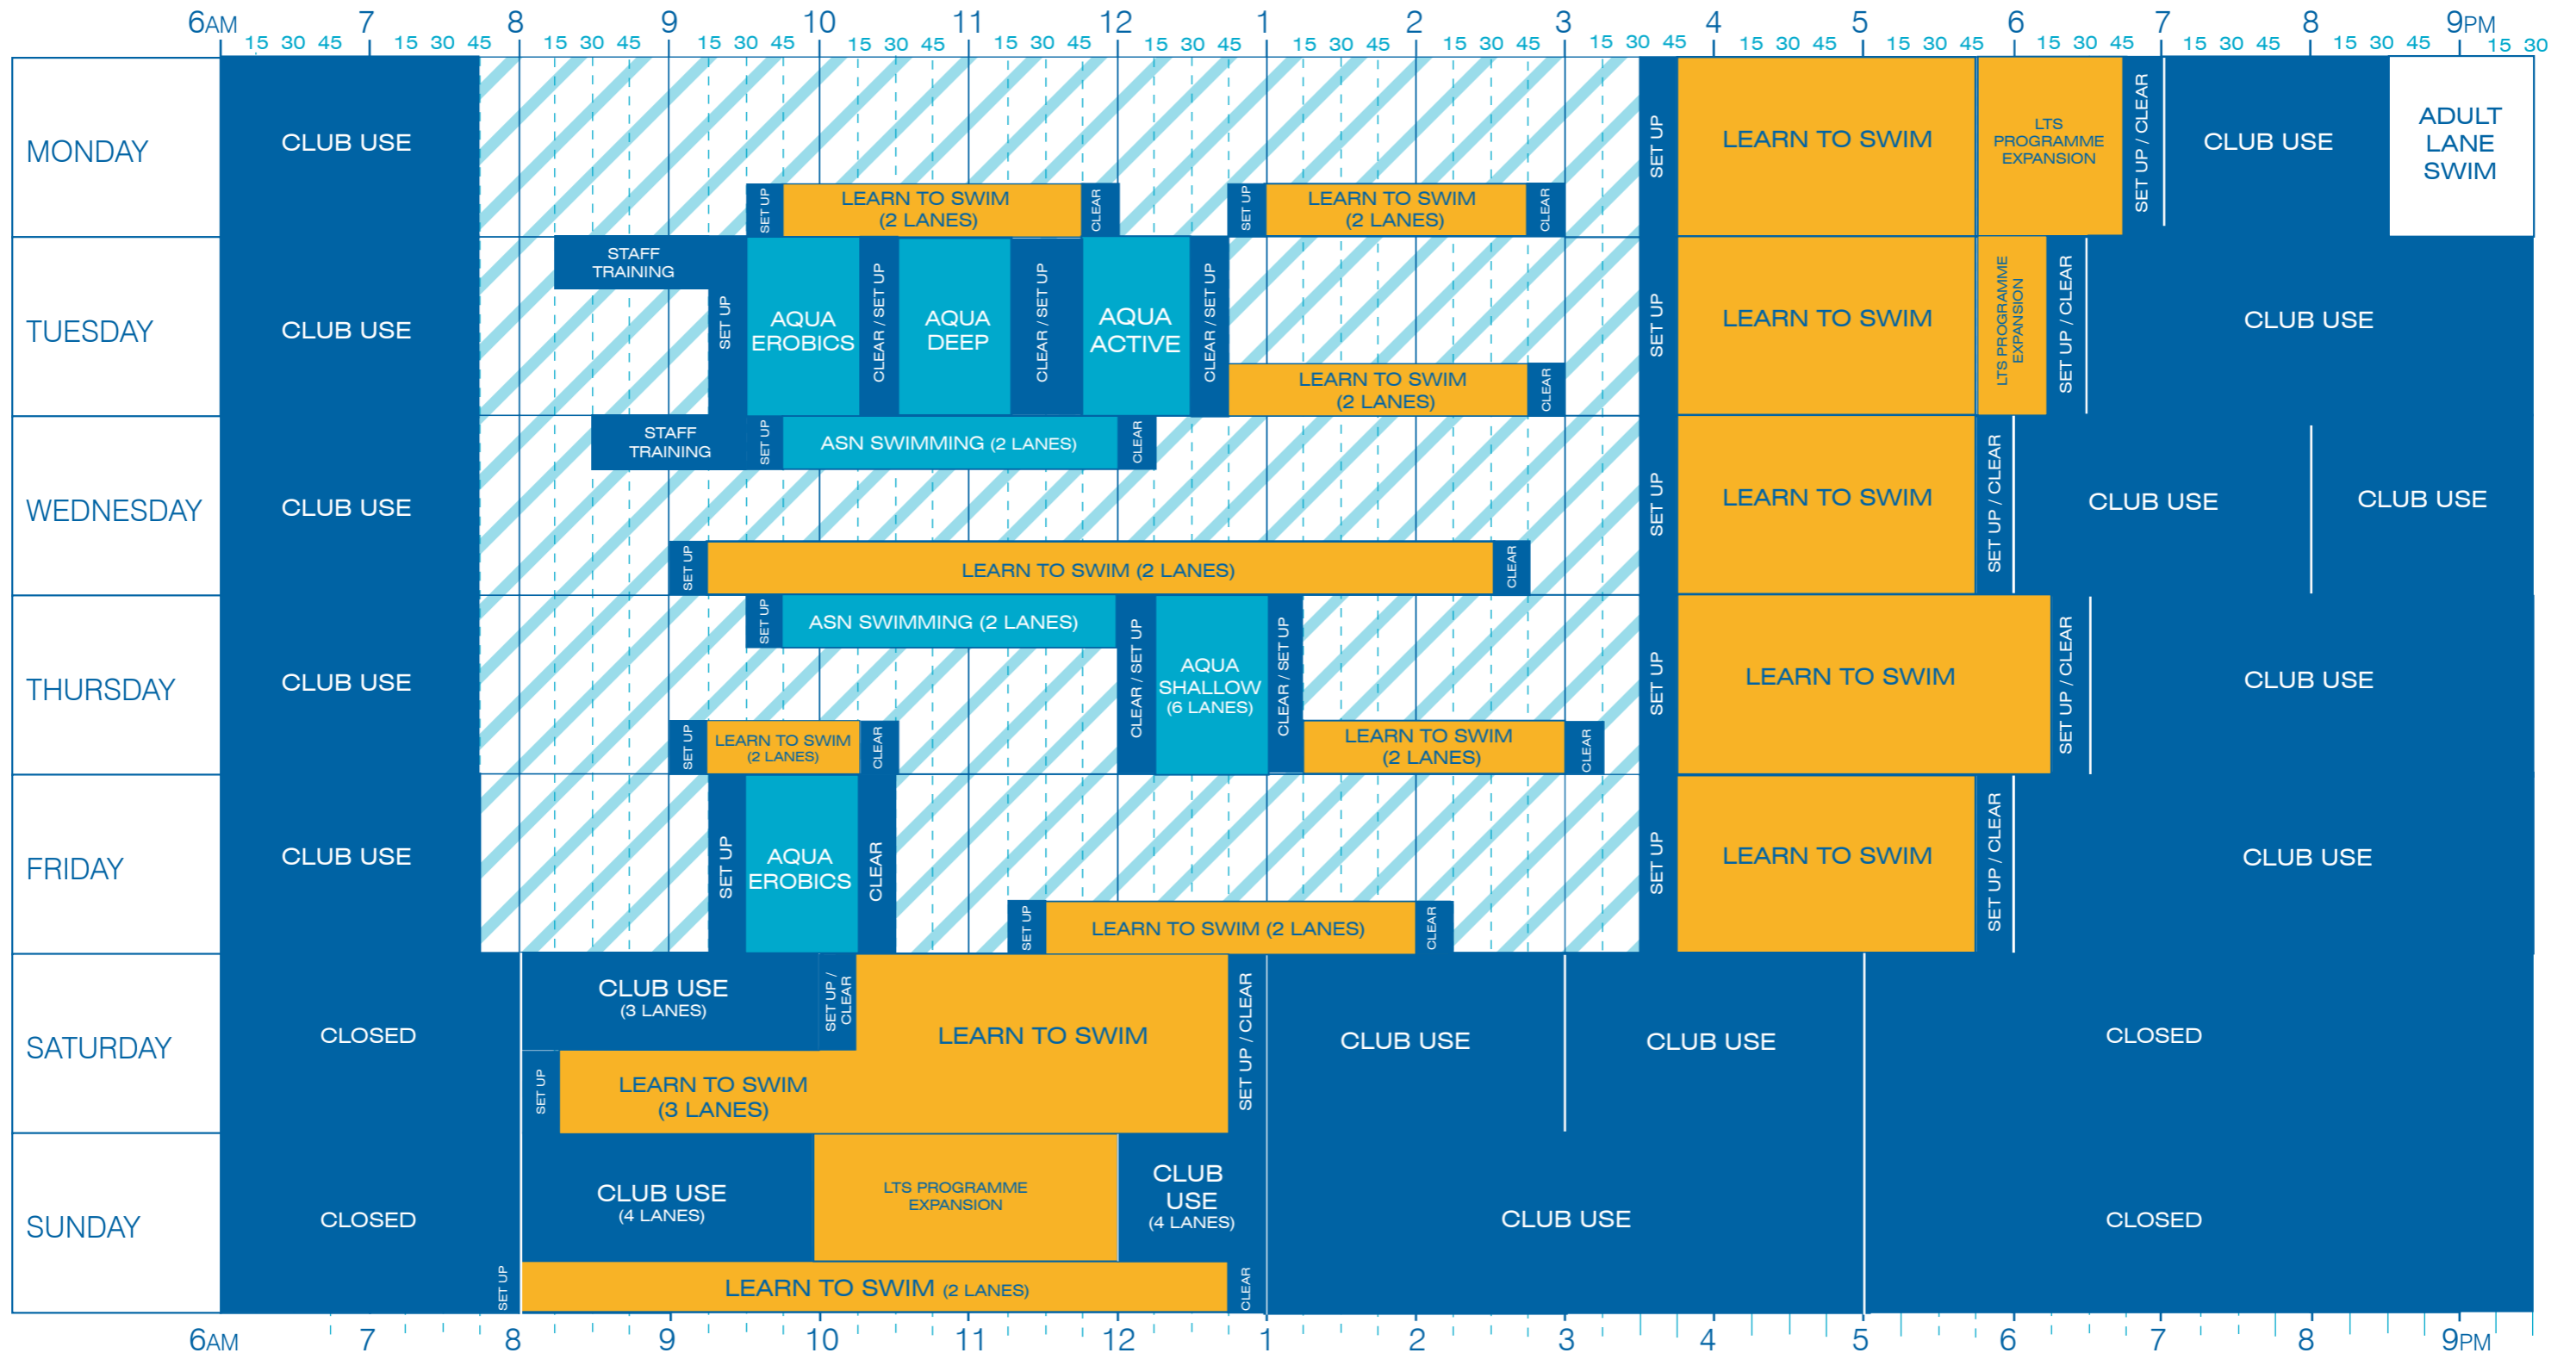

Swimming Pool Timetable

Main Pool

Revised pool timetable from Saturday 27th July 2019 (Subject to active management review)

	6AM	7	8	9	10	11	12	1	2	3	4	5	6	7	8	9PM
MONDAY	LANE SWIMMING (2 LANES)													CLUB USE	AQUA RUN INFLATABLE Adult Lane Swim available in Training Pool from 8.30pm	
TUESDAY	LANE SWIMMING (2 LANES)														CLUB USE	LANE SWIMMING (2 LANES)
WEDNESDAY	LANE SWIMMING (2 LANES)													CLUB USE (3 LANES)		ADULT LTS
THURSDAY	LANE SWIMMING (2 LANES)														CLUB USE	LANE SWIMMING (2 LANES)
FRIDAY	LANE SWIMMING (2 LANES)													CLUB USE		LANE SWIMMING (2 LANES)
SATURDAY	CLOSED	LANE SWIMMING (2 LANES)		STAFF TRAINING	AQUA RUN INFLATABLE			CLUB USE			CLOSED					
SUNDAY	CLOSED	LANE SWIMMING (2 LANES)		AQUA RUN INFLATABLE			LANE SWIMMING (2 LANES)		CLUB USE			CLOSED				

- Public Swimming
- Bookable Session
- Swimming Lessons
- Pool Closed to Public

Admission Policy:
 Children under 8 years must be accompanied by an adult (16 years) IN THE SAME WATER!
Parent/Child Ratios: 1 Adult: 2 Children (under 5 years) / 1 Adult: 3 Children (5 - 7 years)

- Public Swimming
- Bookable Session
- Available for private hire
- Swimming Lessons
- Pool Closed to Public

Admission Policy:
Children under 8 years must be accompanied by an adult (16 years) IN THE SAME WATER!
Parent/Child Ratios: 1 Adult: 2 Children (under 5 years) / 1 Adult: 3 Children (5 - 7 years)