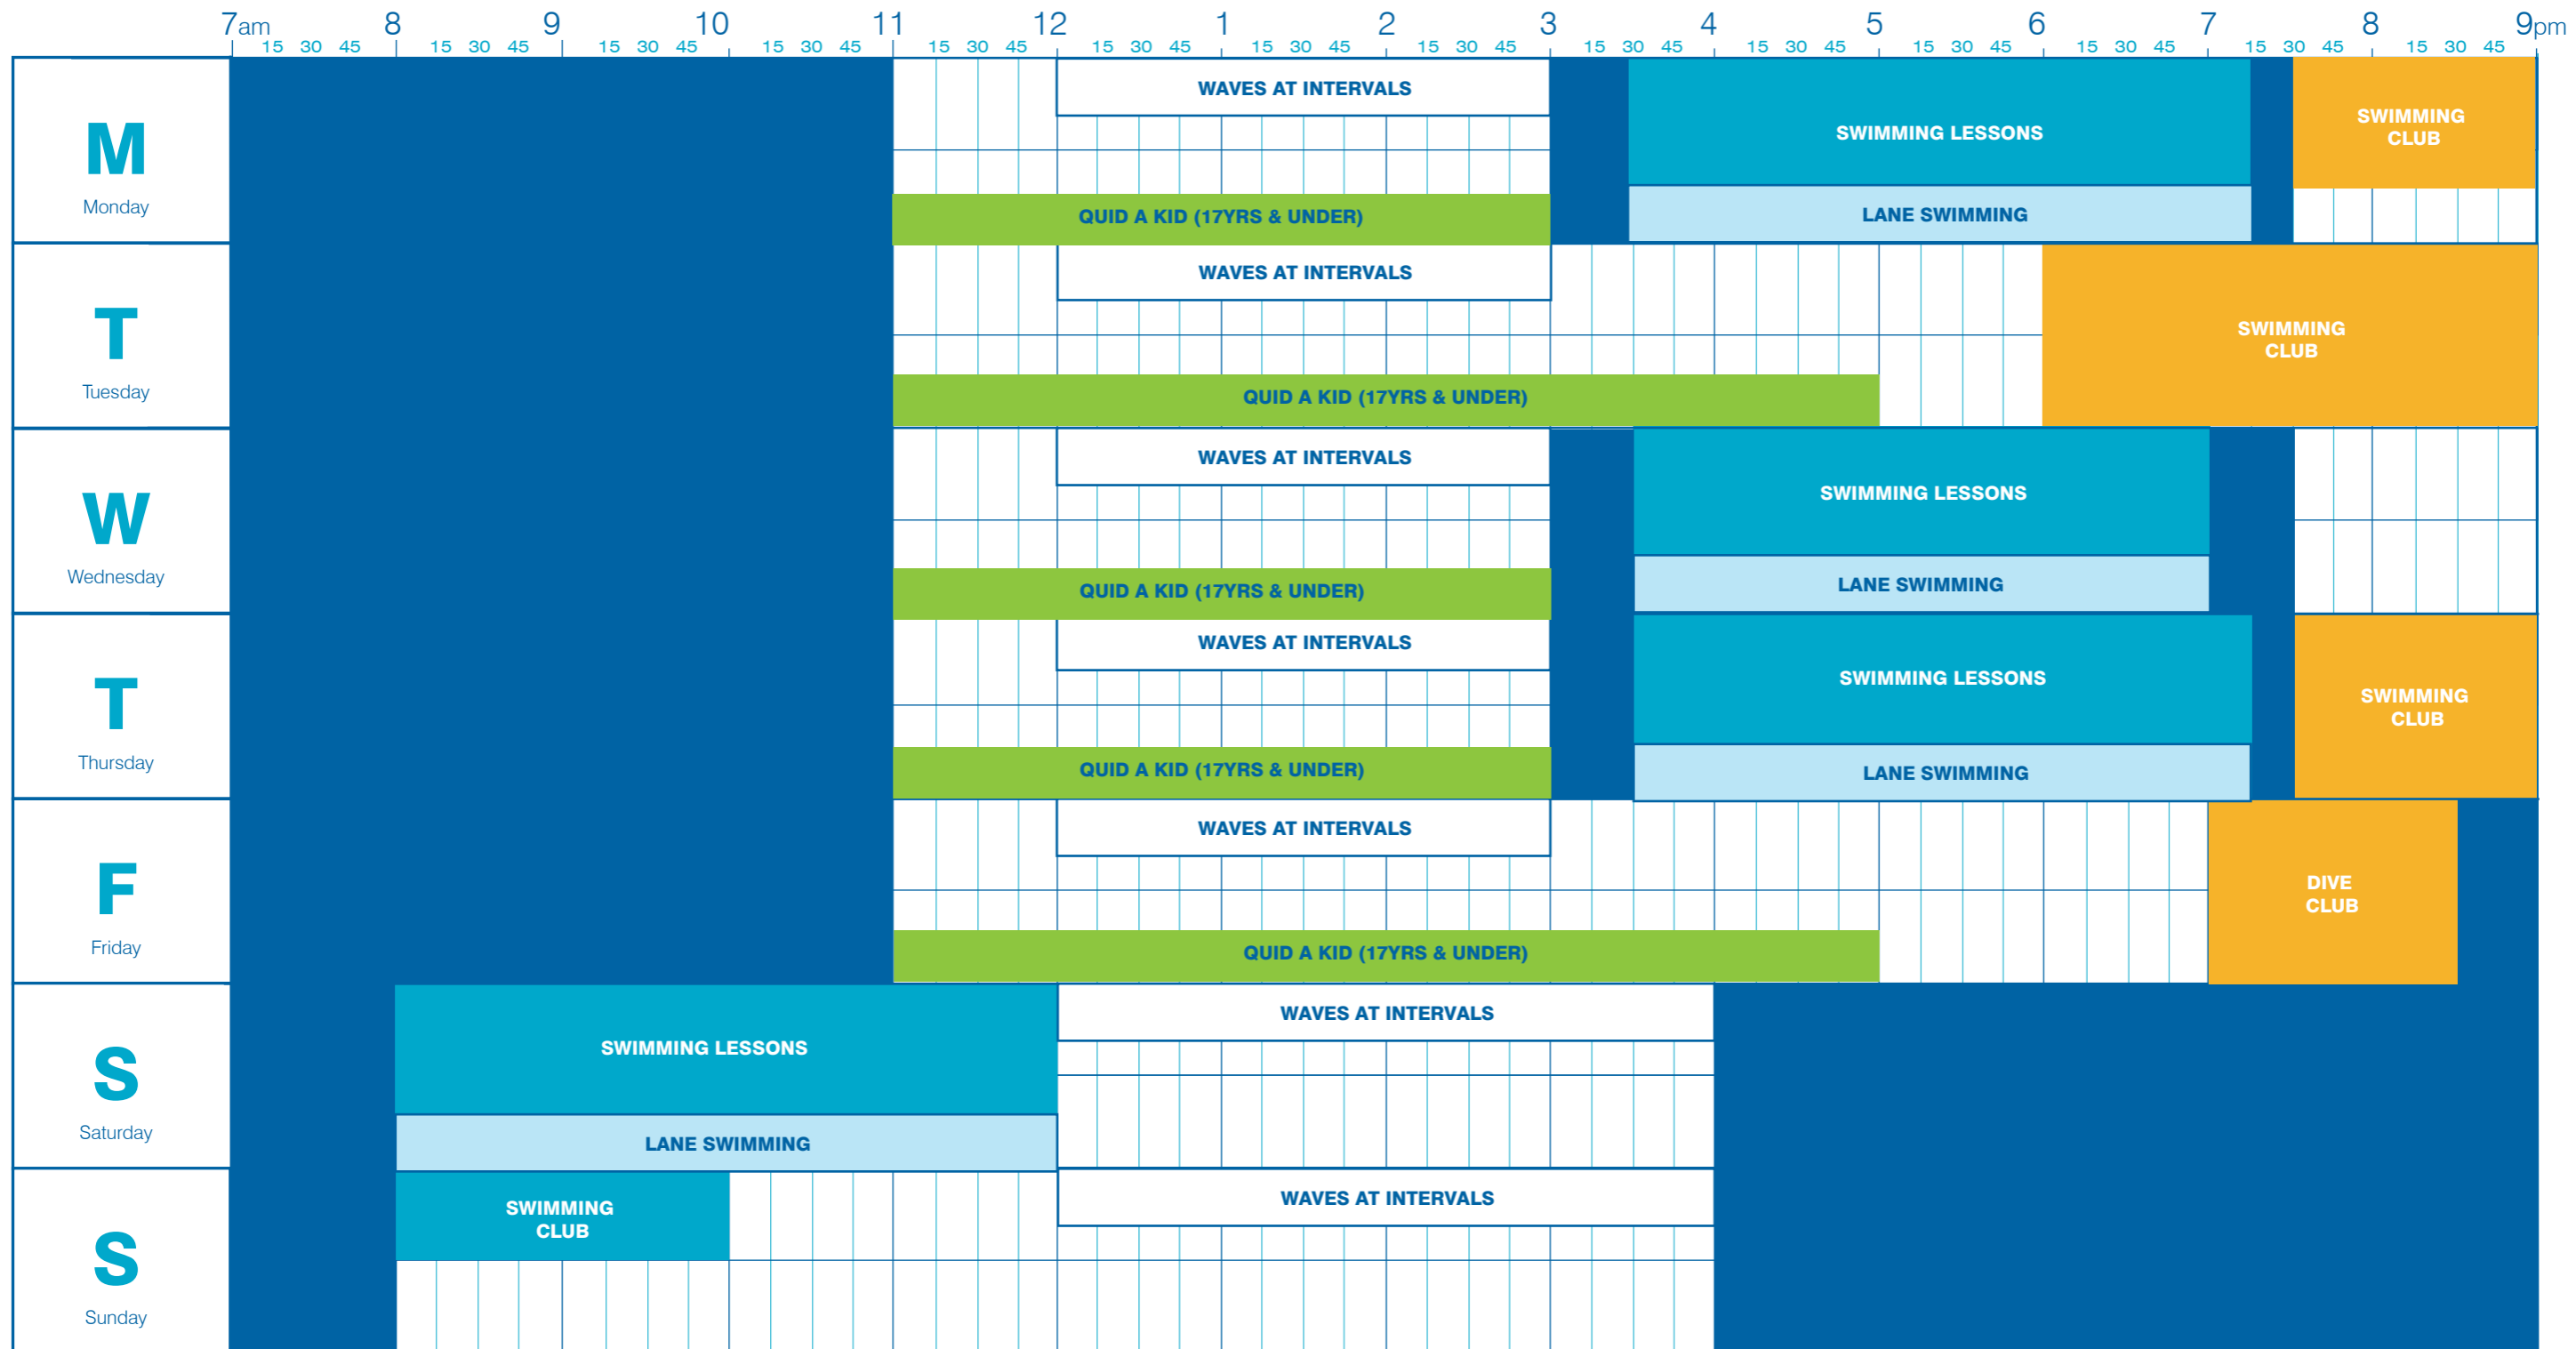

	7am	8	9	10	11	12	1	2	3	4	5	6	7	8	9pm		
M Monday	Pool Closed to Public					Public Swimming					3:15-4:45	4:45-6:15	6:15-7:45	7:45-8:15	8:15-9:00		
	Pool Closed to Public					Public Swimming					4:45-6:15		8:15-9:00				
T Tuesday	Pool Closed to Public					Public Swimming					6:15-8:45						
W Wednesday	Pool Closed to Public					Public Swimming					3:15-4:45	4:45-6:15	6:15-7:45	Public Swimming			
	Pool Closed to Public					Public Swimming					4:45-6:15		8:15-9:00				
T Thursday	Pool Closed to Public					Public Swimming					3:15-4:45	4:45-6:15	6:15-7:45	7:45-8:15	8:15-9:00		
	Pool Closed to Public					Public Swimming					4:45-6:15		8:15-9:00				
F Friday	Pool Closed to Public					Public Swimming					7:45-8:45						
S Saturday	Pool Closed to Public					8:15-9:45	WAVES AT INTERVALS					Pool Closed to Public					
	Pool Closed to Public					8:15-9:45		WAVES AT INTERVALS					Pool Closed to Public				
S Sunday	Pool Closed to Public					8:15-9:45	WAVES AT INTERVALS					Pool Closed to Public					

Admission Policy:

Children under 8 years must be accompanied by an adult (16 years) IN THE SAME WATER!

Parent/Child Ratios: 1 Adult: 2 Children (under 5 years) / 1 Adult: 3 Children (5 - 7 years)

Beacon Leisure Centre

Lammerlaws Road, Burntisland,, KY3 9BS

Tel 01592 583383 Email BeaconLC@fifeleisure.org.uk

Public Swimming Bookable Session Club Booking Pool Closed to Public

Admission Policy:

Children under 8 years must be accompanied by an adult (16 years) IN THE SAME WATER!