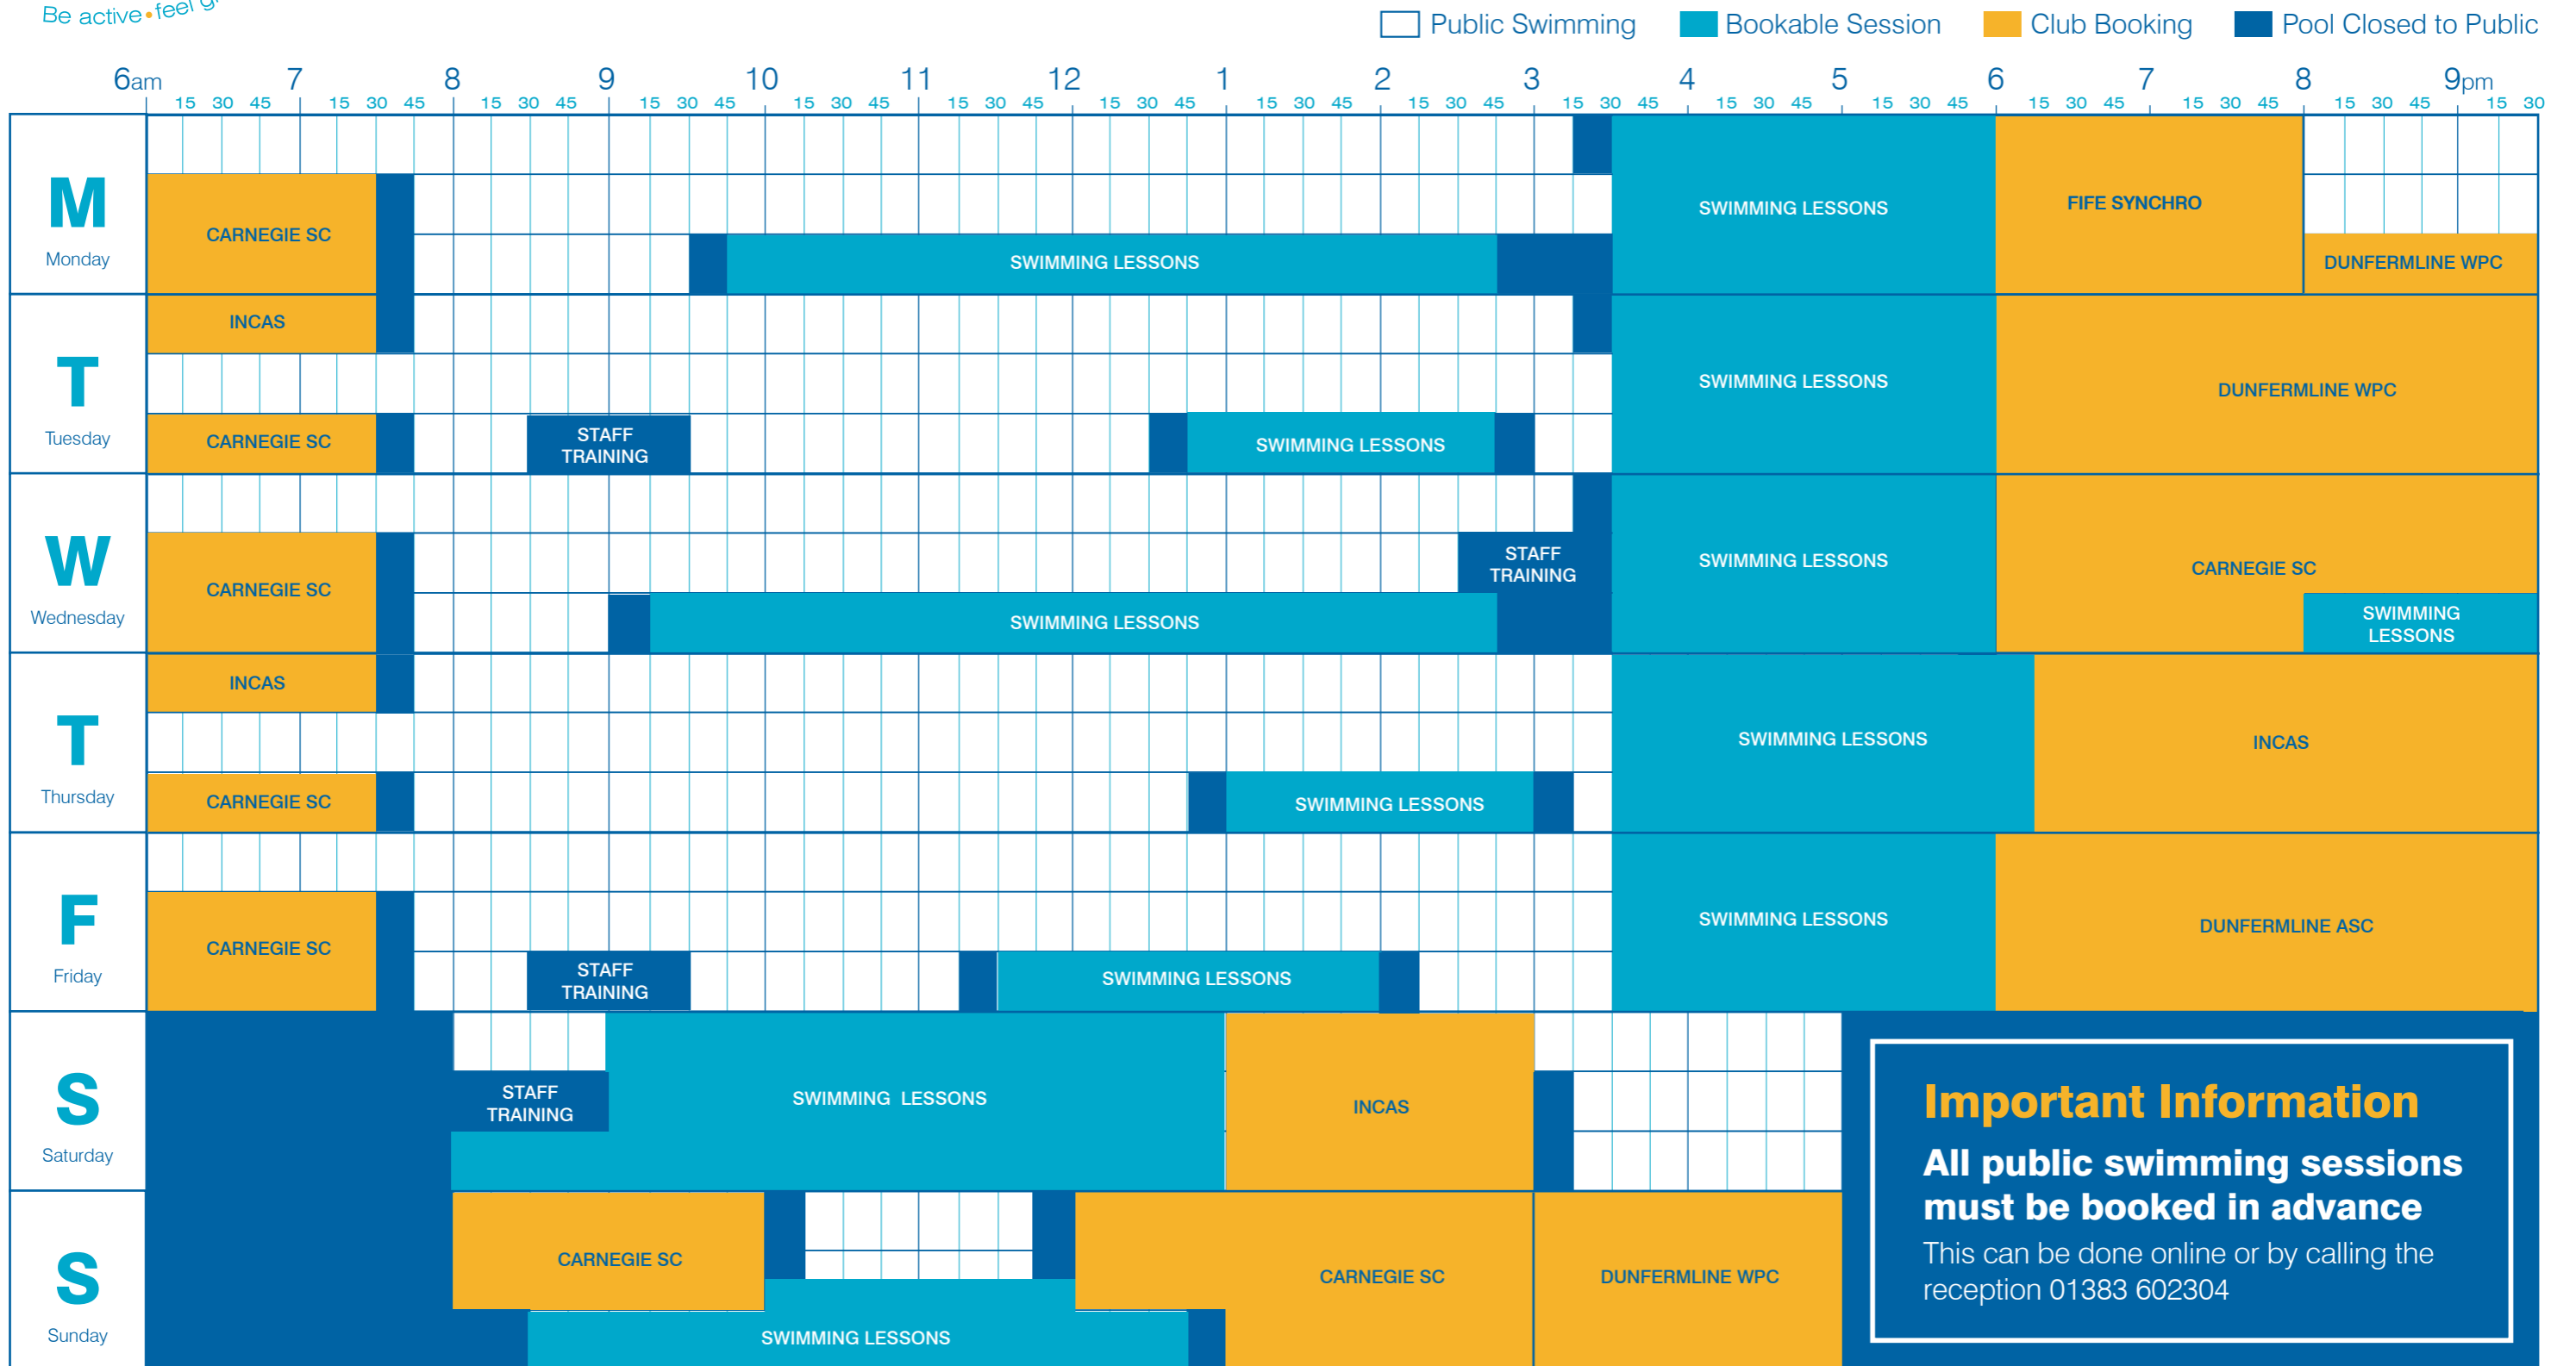

Main Pool Timetable

Admission Policy:

Children under 8 years must be accompanied by an adult (16 years) IN THE SAME WATER!

Parent/Child Ratios: 1 Adult: 2 Children (under 5 years) / 1 Adult: 3 Children (5 - 7 years)

Please note 3 double-width lanes will be available

L1/2 E - Lane 1 and 2 with easy access stairs, **L3/4** - Lane 3 and 4, **L5/6 H** - Lane 5 and 6 with pool hoist

Carnegie Leisure Centre

Pilmuir Street, Dunfermline, KY12 0QE