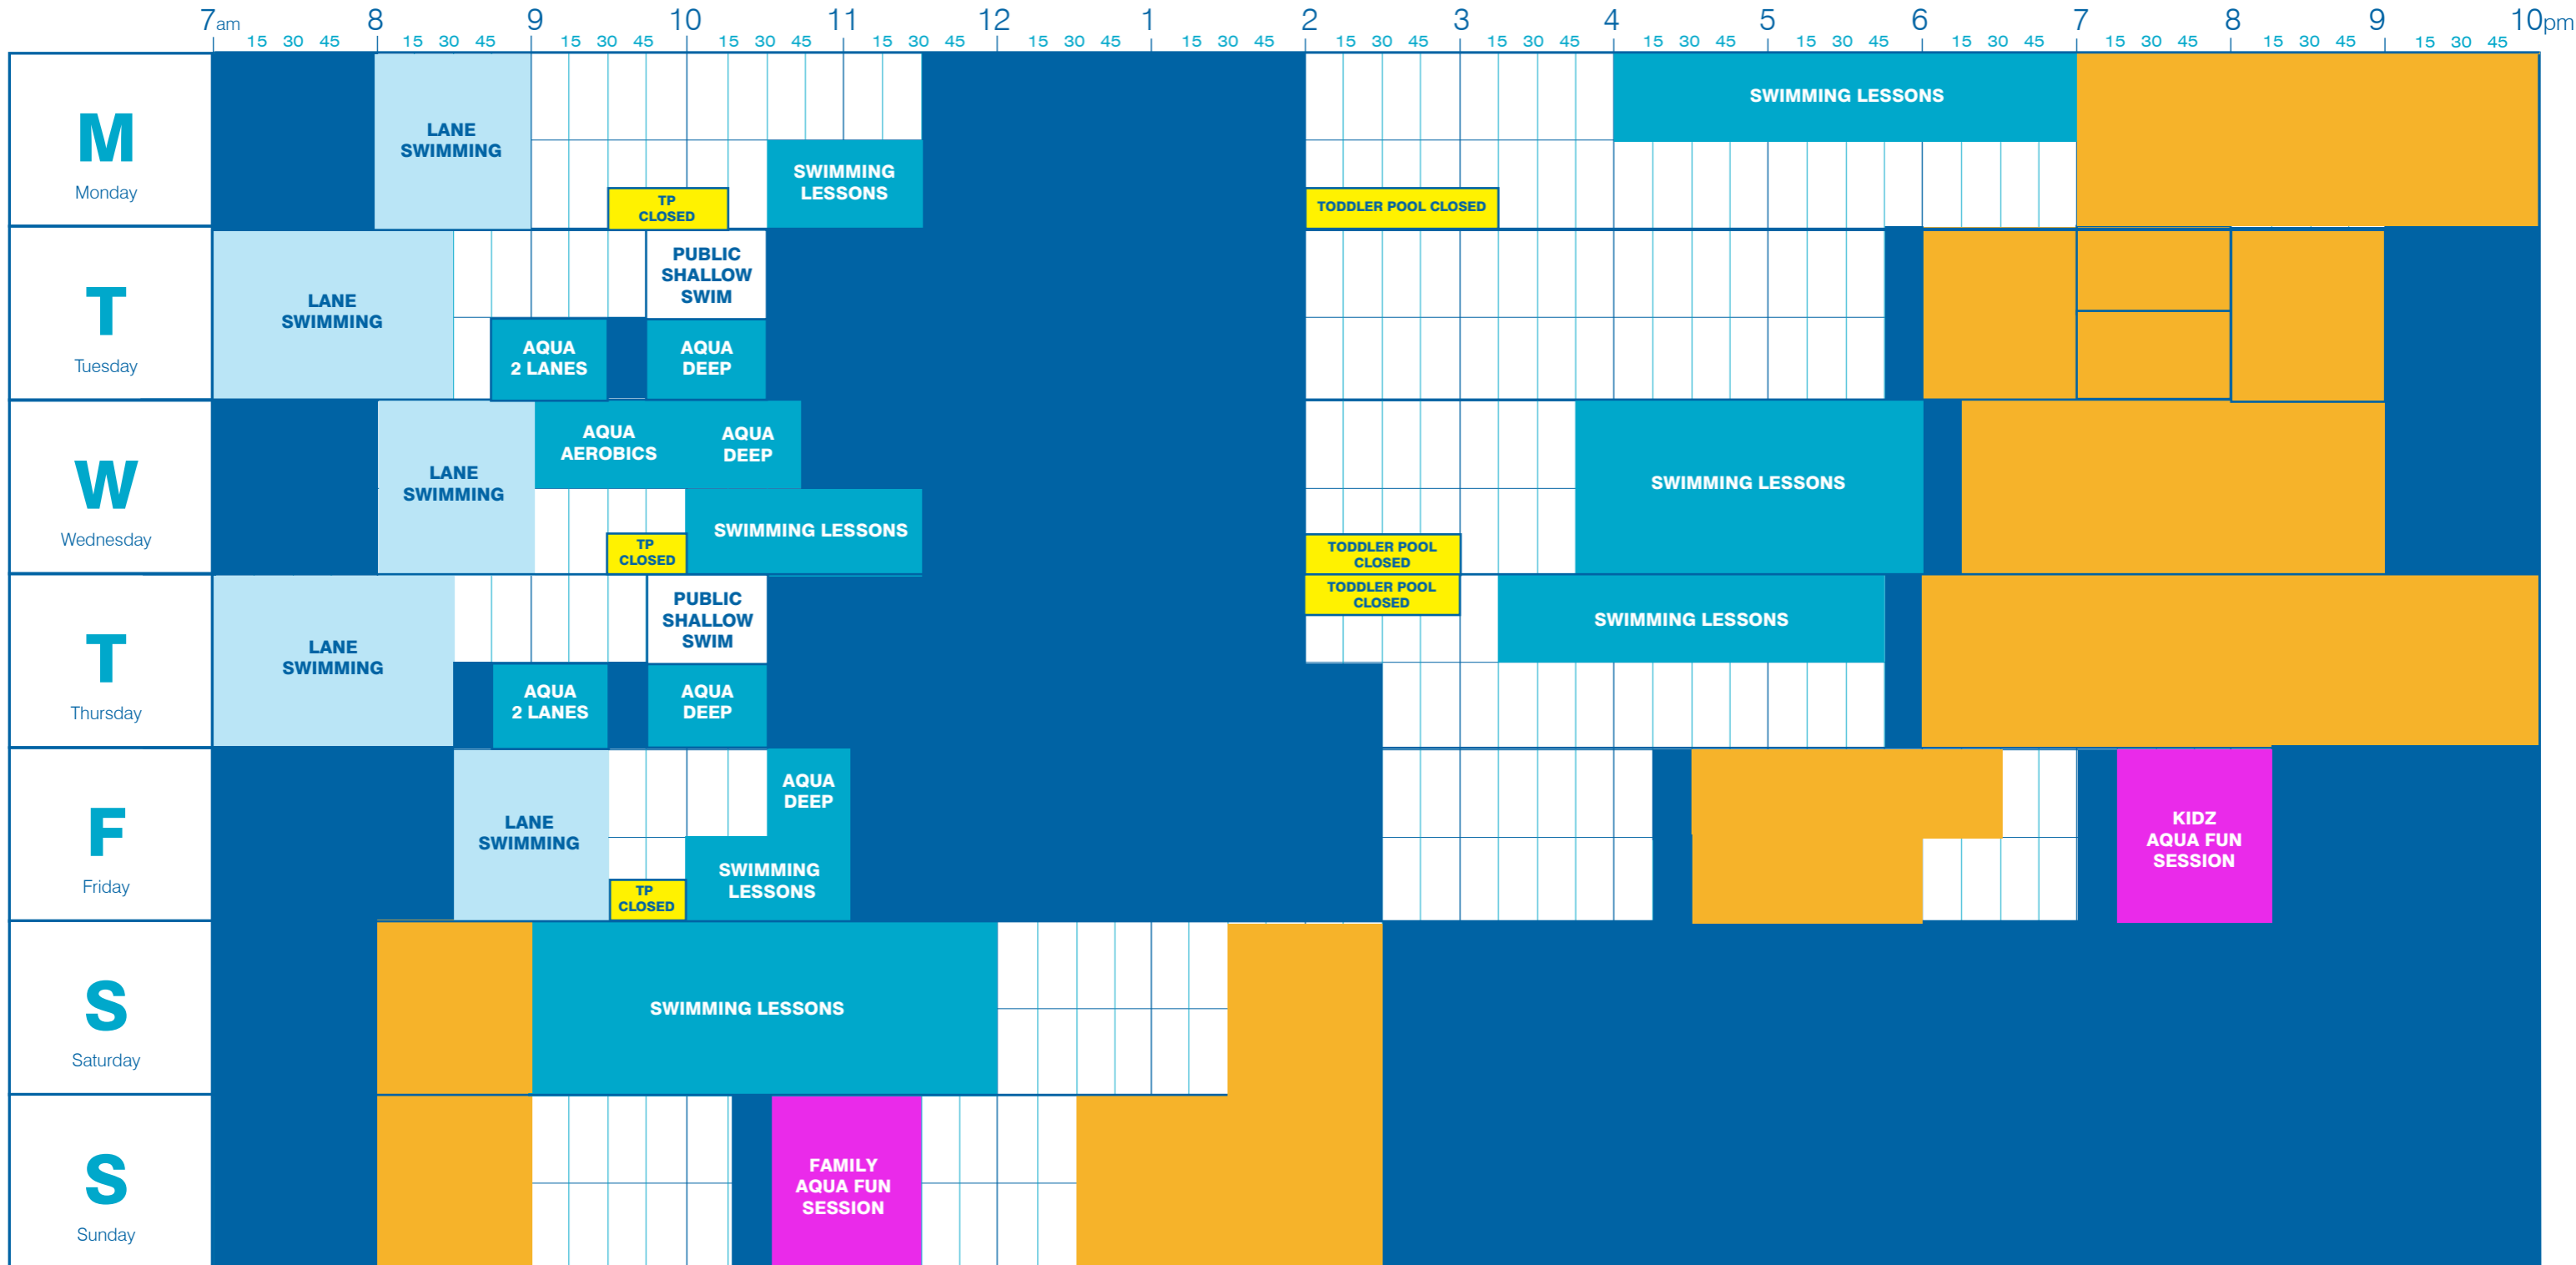

# Main Pool Timetable

From Monday 27th September

Public Swimming   Club Booking   Pool Closed to Public   Toddler Pool Closed

**Admission Policy:**

Children under 8 years must be accompanied by an adult (16 years) IN THE SAME WATER!  
Parent/Child Ratios: 1 Adult: 2 Children (under 5 years) / 1 Adult: 3 Children (5 - 7 years)

# Main Pool Timetable

October School Holidays

Public Swimming   Club Booking   Pool Closed to Public   Toddler Pool Closed

	7am	8	9	10	11	12	1	2	3	4	5	6	7	8	9	10pm	
<b>M</b> Monday	Pool Closed to Public	LANE SWIMMING		TP CLOSED	SWIMMING LESSONS	Pool Closed to Public	Pool Closed to Public	TODDLER POOL CLOSED		SWIMMING LESSONS						Club Booking	
<b>T</b> Tuesday	LANE SWIMMING				PUBLIC SHALLOW SWIM	Pool Closed to Public	Pool Closed to Public			FAMILY AQUA FUN SESSION 12TH & 19TH OCT ONLY						Club Booking	
<b>W</b> Wednesday	Pool Closed to Public	LANE SWIMMING		AQUA AEROBICS	AQUA DEEP					SWIMMING LESSONS						Club Booking	
<b>T</b> Thursday	LANE SWIMMING				PUBLIC SHALLOW SWIM	Pool Closed to Public	Pool Closed to Public			SWIMMING LESSONS						Club Booking	
<b>F</b> Friday	Pool Closed to Public	LANE SWIMMING				AQUA DEEP										Club Booking	
<b>S</b> Saturday	Pool Closed to Public	Club Booking	SWIMMING LESSONS														Club Booking
<b>S</b> Sunday	Pool Closed to Public	Club Booking				FAMILY AQUA FUN SESSION										Club Booking	

**Admission Policy:**

Children under 8 years must be accompanied by an adult (16 years) IN THE SAME WATER!  
Parent/Child Ratios: 1 Adult: 2 Children (under 5 years) / 1 Adult: 3 Children (5 - 7 years)

**Toddler Pool - only open in line with main pool opening times except where specified closed on timetable.**

**East Sands Leisure Centre**

St Mary Street, St Andrews, KY16 8LH

Tel 01334 659473 Email EastSandsLC@fifeleisure.org.uk