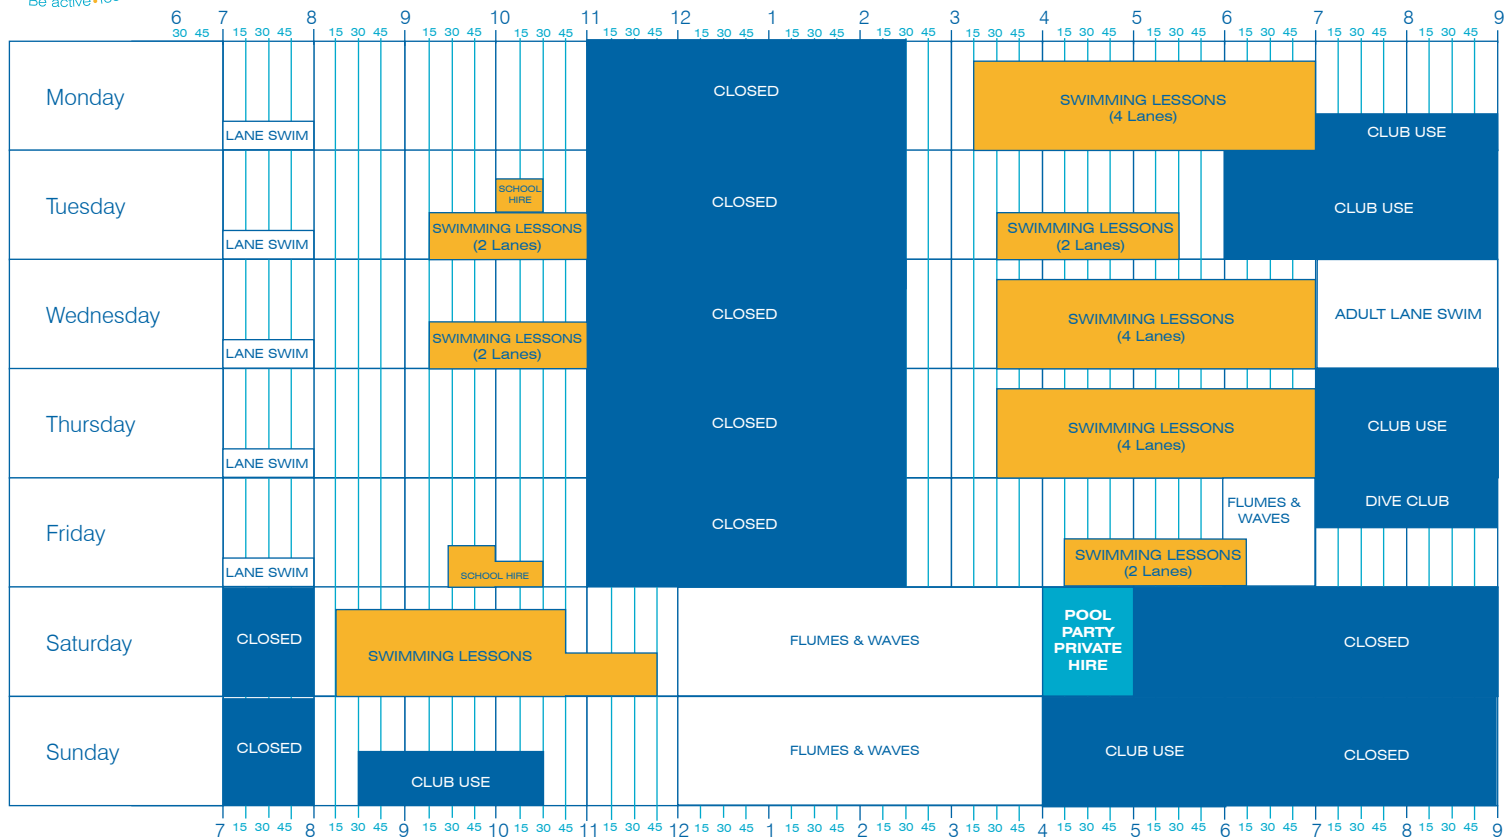

# Main Pool Timetable

Public Swimming Bookable Session Swimming Lessons Pool Closed to Public

**Admission Policy:**

Children under 8 years must be accompanied by an adult (16 years) IN THE SAME WATER!

Parent/Child Ratios: 1 Adult: 2 Children (under 5 years) / 1 Adult: 3 Children (5 - 7 years)