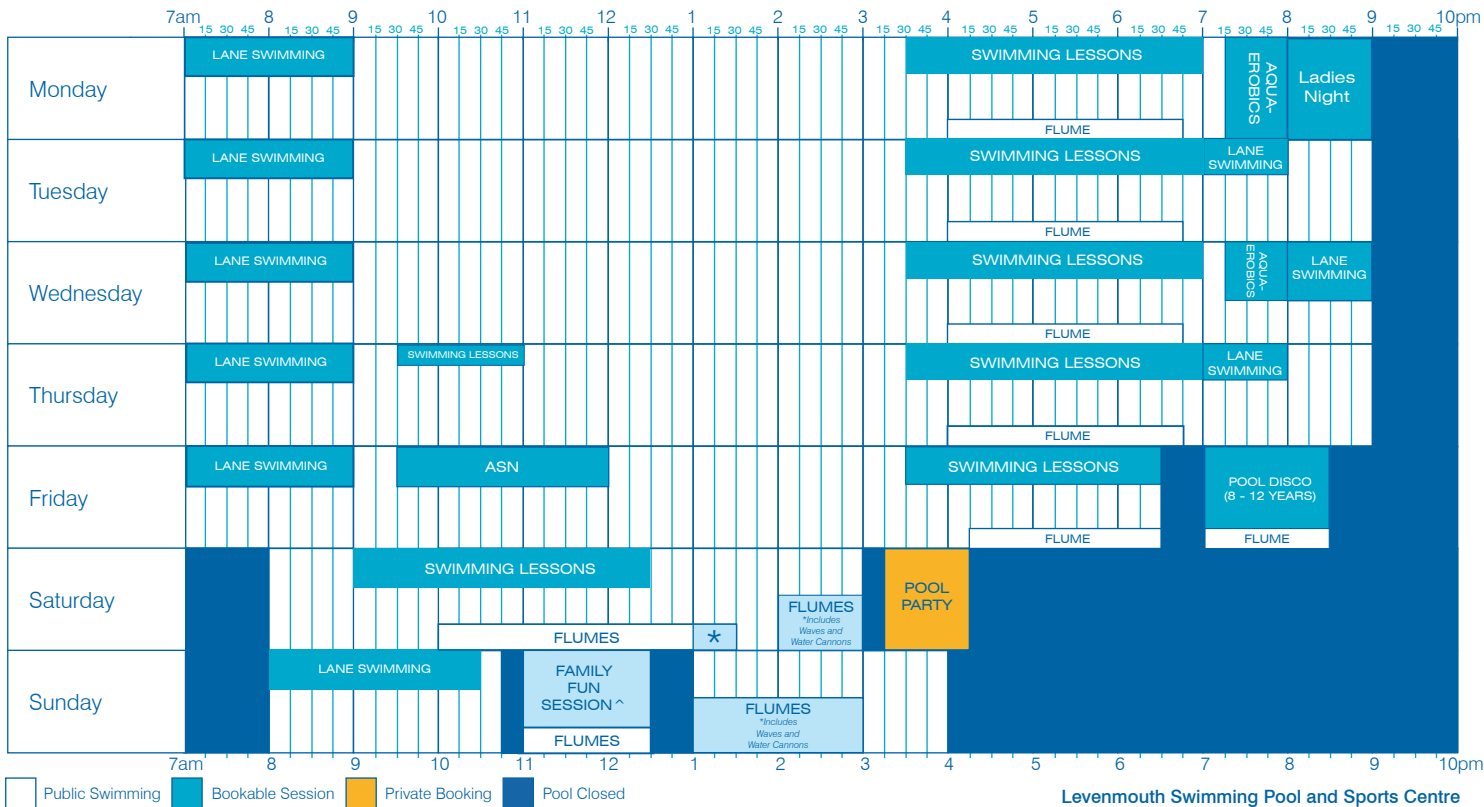

Swimming Pool Timetable

from 8th April 2019

levenmouth swimming pool & sports centre

Admission policy:

Parent/Child Ratios

1 Adult : 3 Children (5 to 7 years)

SWIMMING LESSONS can use shallow end and 2 lanes.
When shallow end is closed the beach area is available.

Levenmouth Swimming Pool and Sports Centre

Promenade, Leven, Fife, KY8 4PA

Telephone 01334 659325 Email LevenmouthSP@fifeleisure.org.uk

fifeleisure.org.uk